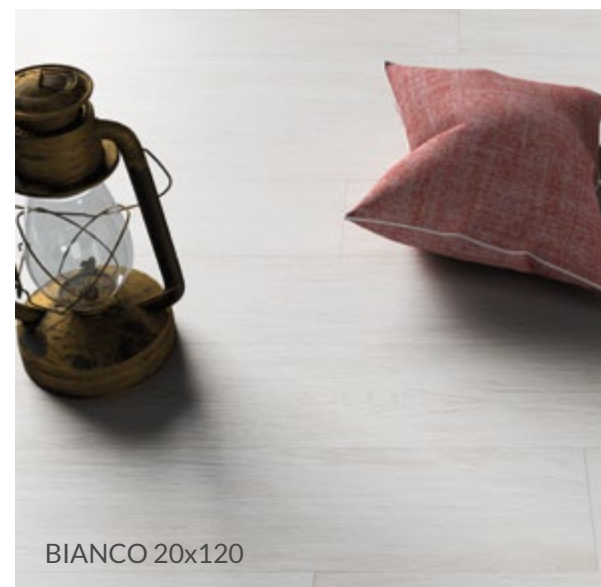

BIANCO 20x120