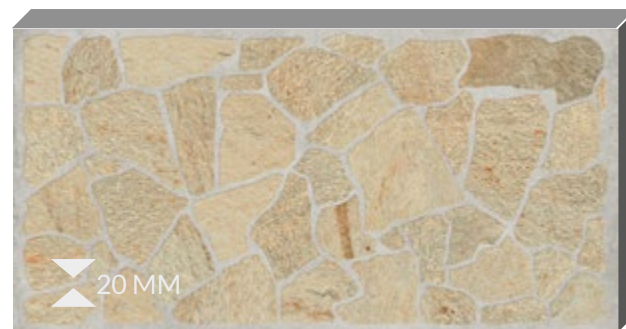

OPUS BEIGE

40x80 Rett Antslip R11