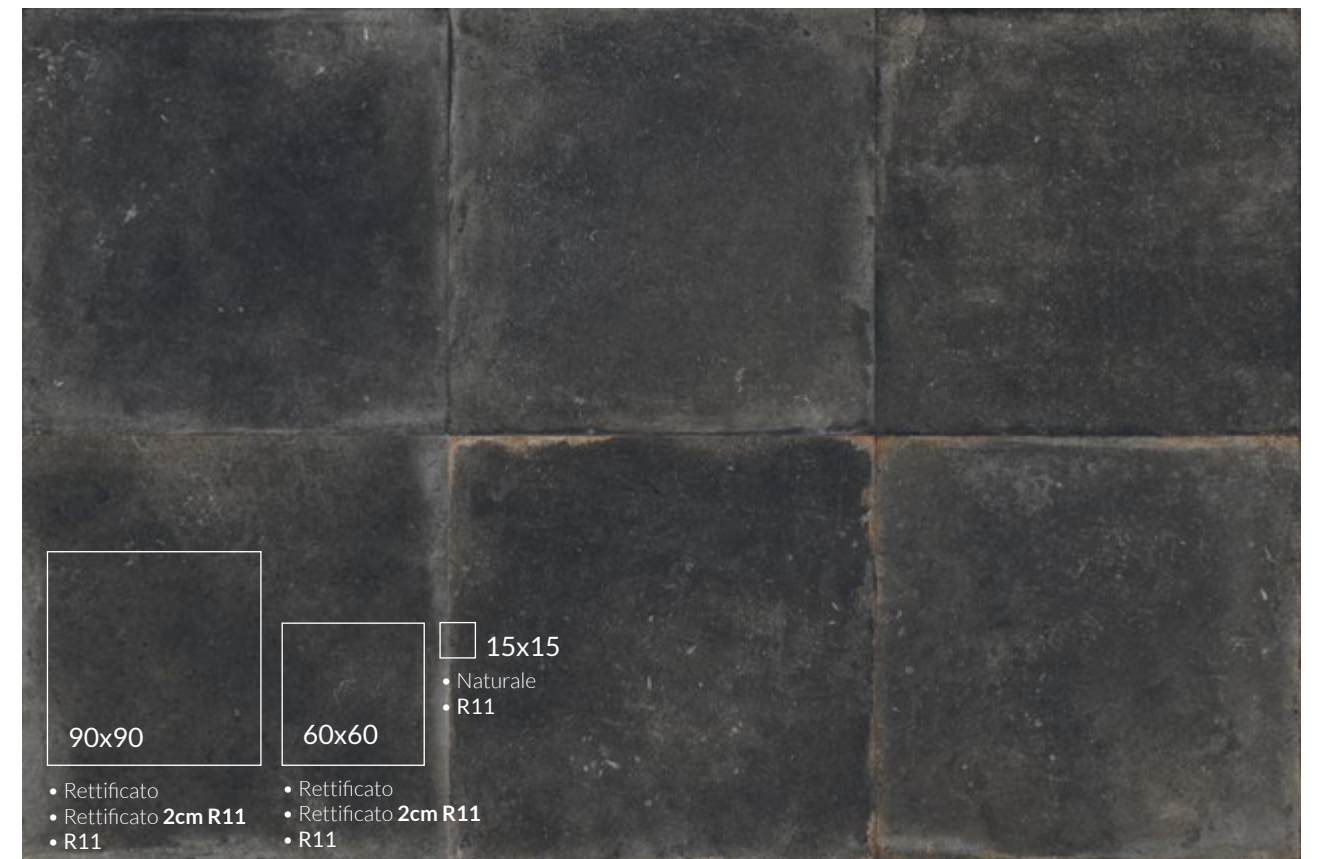

SAND 60x60

Gamma colori

SAND

GREY

TAUPE

CHARCOAL

BARGE CENERE 40x80

Pietre Alpine 20 MM - RETT R11