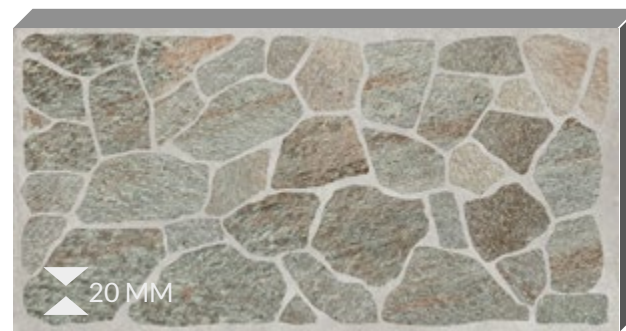

LESSINIA 40x80

OPUS PORFIDO & LESSINIA 40x80

With our collection PIETRE ALPINE, SAVOIA pays tribute to the beautiful stones, often known as Quartzite of Barge. Stones derived from the mountains in the Municipality of Barge, in the Italian region Piedmont. Pietre Alpine comes in four natural stone colors and four different sizes. The versatility and great durability can be combined with any type of architectural style, from the most rustic to the most modern. Perfect for outdoor use, and not only!

OPUS BEIGE 40x80

OPUS LESSINIA 40x80

Gamma colori

BARGE CENERE

40x80 Rett Antslip R11

OPUS CENERE

40x80 Rett Antslip R11

BARGE BEIGE