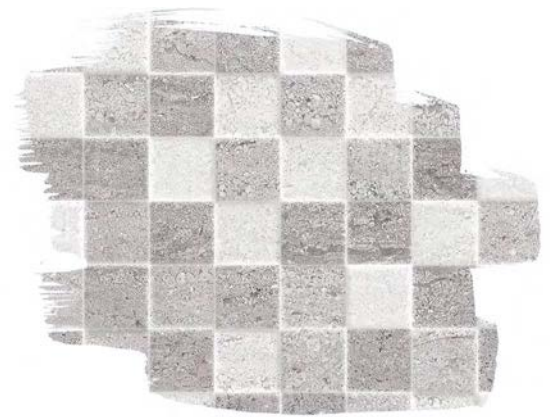

TRANI

BICOTTURA
Double fired

100%
MADE IN ITALY